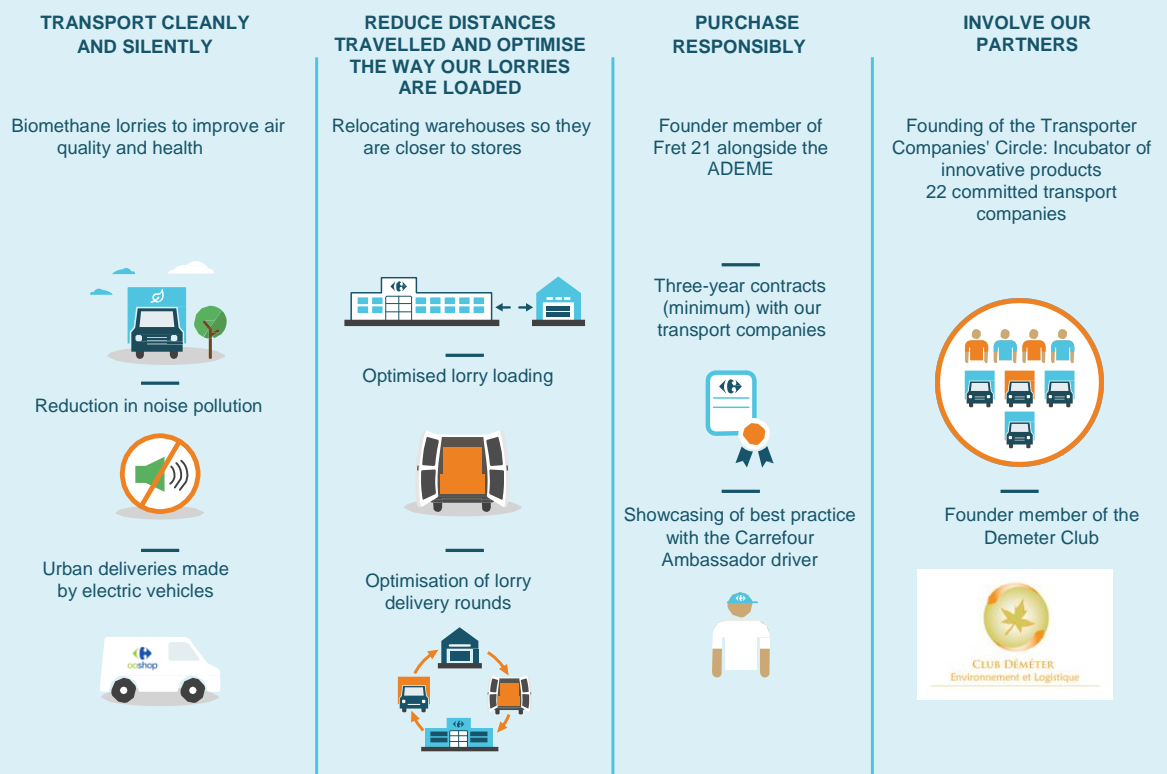

2017

Panel's Special Carrefour Transporter of the Year Award 2017

## CARREFOUR IS COMMITTED TO A MORE ENVIRONMENTALLY-FRIENDLY MEANS OF TRANSPORT

## FIRST RETAILER TO BREAK NEW GROUND WITH BIOMETHANE LORRIES AND SERVICE STATIONS

## MAP OF BIOMETHANE SERVICE STATIONS

\* Compared with 2010

250 urban stores delivered in France