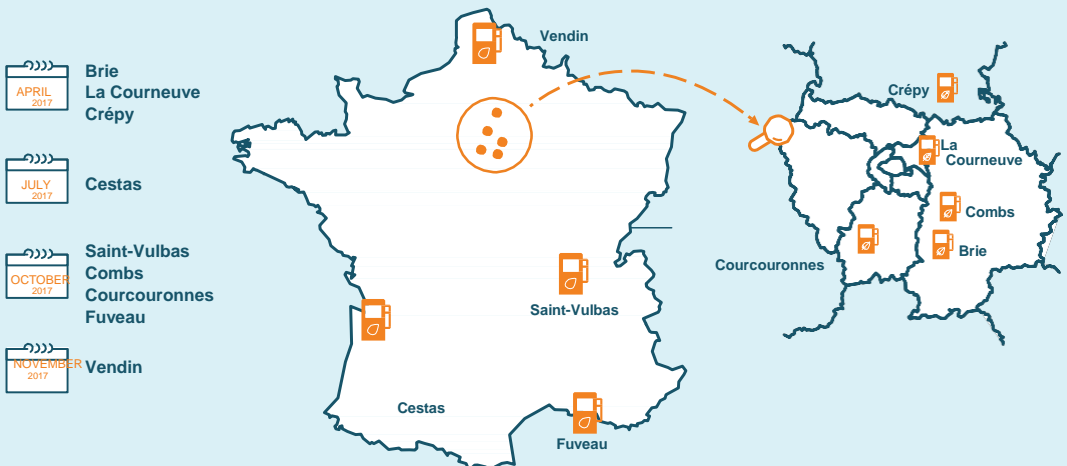

## CARREFOUR IS COMMITTED TO A MORE ENVIRONMENTALLY-FRIENDLY MEANS OF TRANSPORT

## OUR TRANSPORT POLICY

## MAP OF BIOMETHANE SERVICE STATIONS

\* Compared with 2010

250 urban stores delivered in France