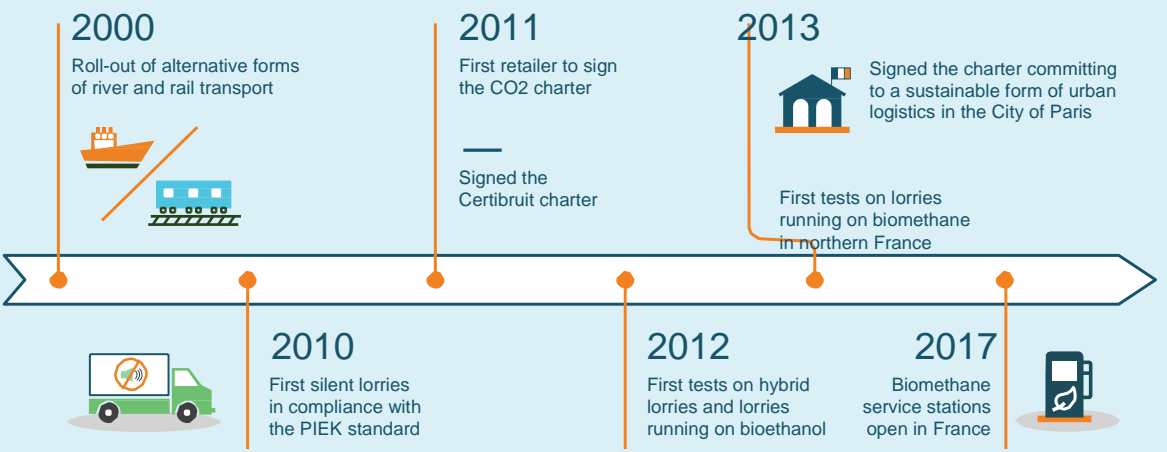

2017

Panel's Special Carrefour Transporter of the Year Award 2017

## CARREFOUR IS COMMITTED TO A MORE ENVIRONMENTALLY-FRIENDLY MEANS OF TRANSPORT

## OUR TRANSPORT POLICY

## MAP OF BIOMETHANE SERVICE STATIONS

\* Compared with 2010

250 urban stores delivered in France