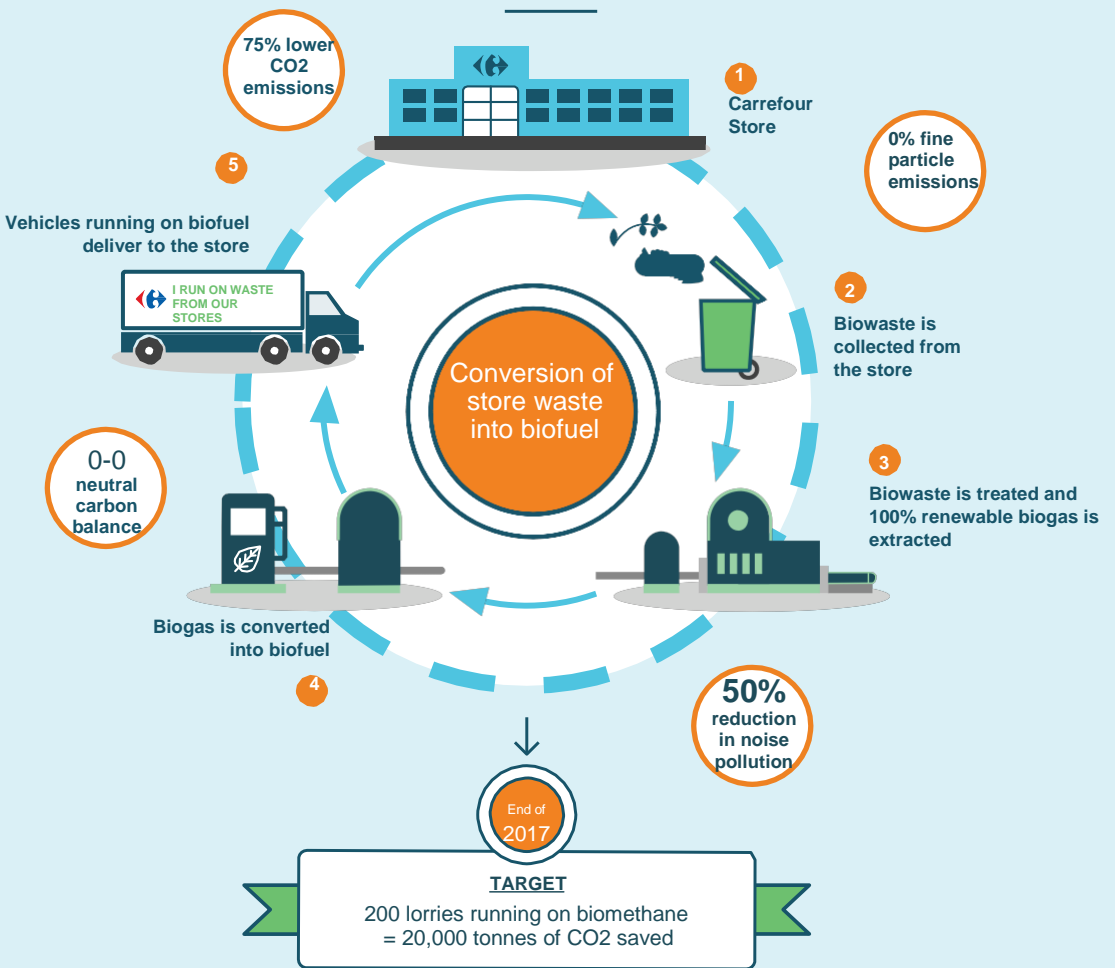

2017

Panel's Special Carrefour Transporter of the Year Award 2017

## CARREFOUR IS COMMITTED TO A MORE ENVIRONMENTALLY-FRIENDLY MEANS OF TRANSPORT

## MAP OF BIOMETHANE SERVICE STATIONS

\* Compared with 2010

250 urban stores delivered in France